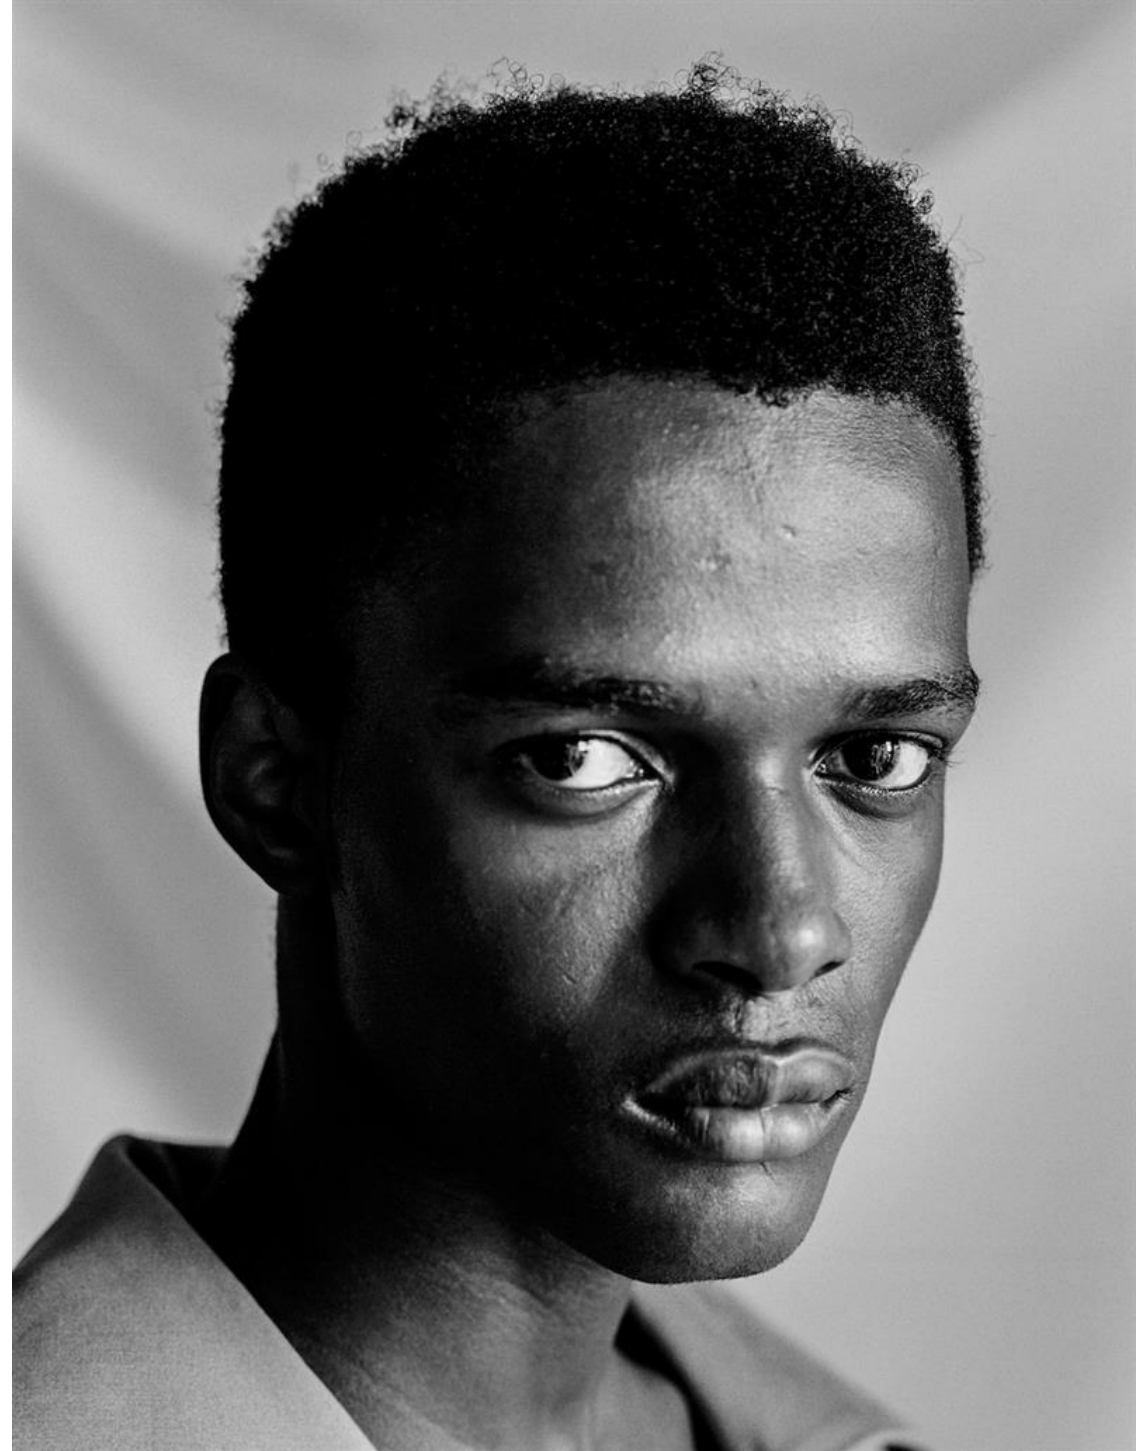

JD

HEIGHT	186 - 6' 1"
BUST	87 - 34"
WAIST	73 - 28"
HIPS	92 - 36"
SHOES	44 - 10.5
HAIR	dark brown
EYES	brown

@jermaine_downer_jd

JD wears Selassie embroidered cape

~ GO SEE ~

JERMAINE