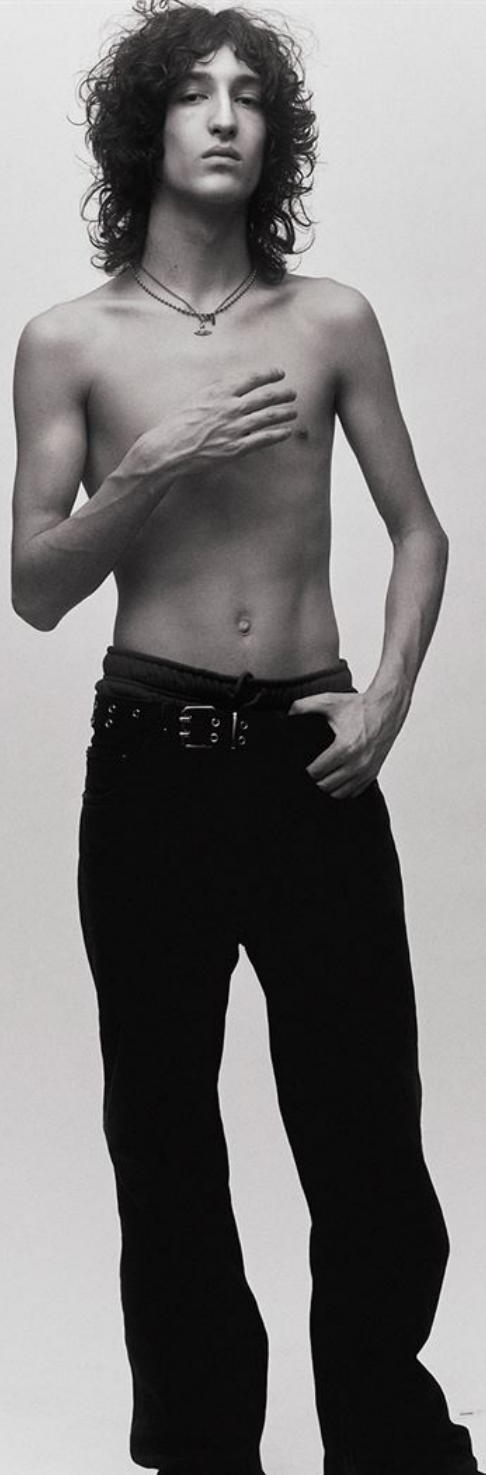

MATTHEW MORRISON

HEIGHT	184 - 6' 0.5"
BUST	86 - 34"
WAIST	69 - 27"
HIPS	84 - 33"
SHOES	44.5 - 11
HAIR	black
EYES	brown

@matthew17342

VISION DOUBLE

MATTHEW
by LUIGI & IANGO

VISION DOUBLE

MATTHEW
by LUIGI & IANGO